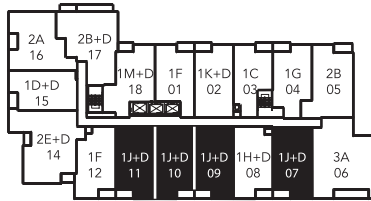

# Queen's Park 737 Sq.Ft.

## M1

+ Balcony 46 Sq.Ft.  
+ Patio @ Ground Floor 51 Sq.Ft.  
(Suite - 04/06)

1J+D

+Patio @ Ground Floor  
51 sq.ft. - Suite - 04/06

M1 - 2nd-3rd Floors

M1 - Ground Floor

Note: All prices, figures, sizes, specifications and information are subject to change without notice. E.&O.E. All areas and stated dimensions are approximate. Actual usable floor space, living area and square footage may vary from stated floor area. All illustrations are artist's concept only. The unit shown may be the reverse of the unit purchased. © Liberty Development Corporation. All Rights Reserved,