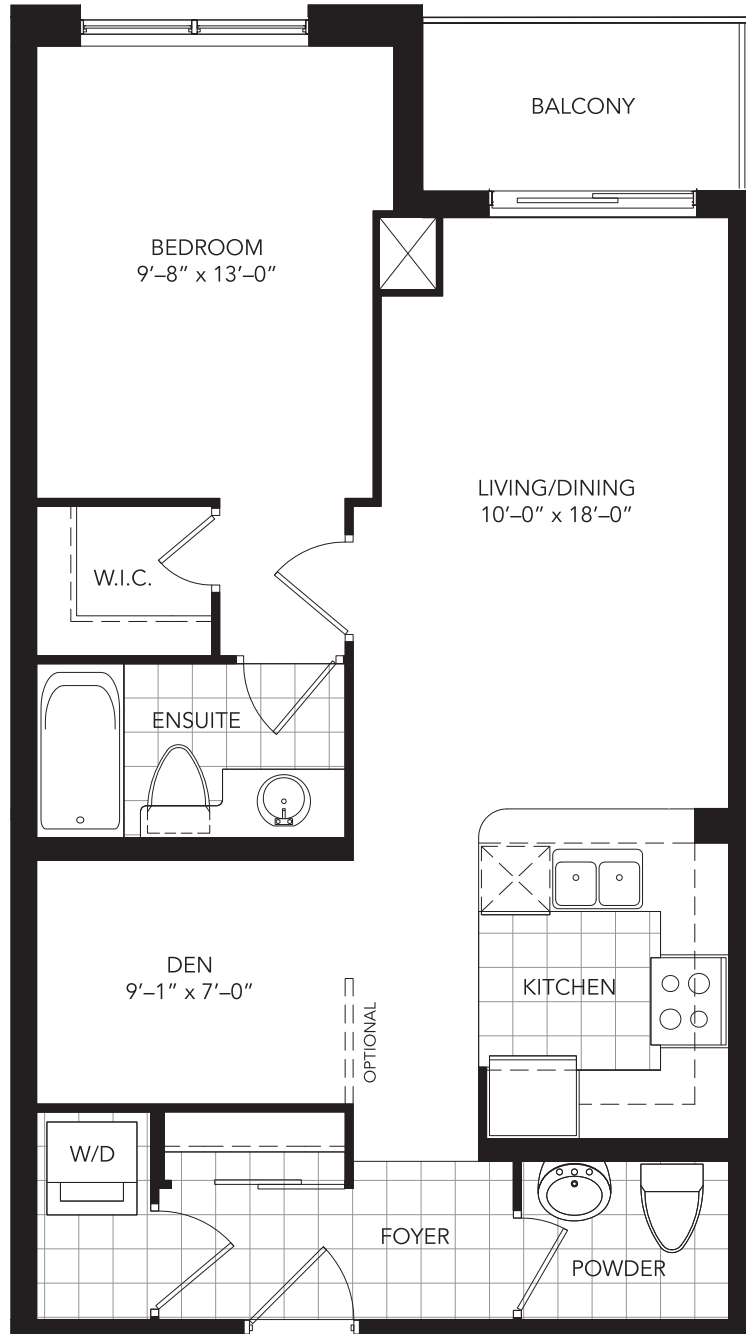

ONE BEDROOM + DEN

METRO PLACE  
CONDOS

# Queen's Park 737 Sq.Ft.

## M1

+ Balcony 46 Sq.Ft.  
+ Patio @ Ground Floor 51 Sq.Ft.  
(Suite - 04/06)

1J+D

+Patio @ Ground Floor  
51 sq.ft. - Suite - 04/06

M1 - 2nd-3rd Floors

M1 - Ground Floor

Note: All prices, figures, sizes, specifications and information are subject to change without notice. E.&O.E. All areas and stated dimensions are approximate. Actual usable floor space, living area and square footage may vary from stated floor area. All illustrations are artist's concept only. The unit shown may be the reverse of the unit purchased. © Liberty Development Corporation. All Rights Reserved,